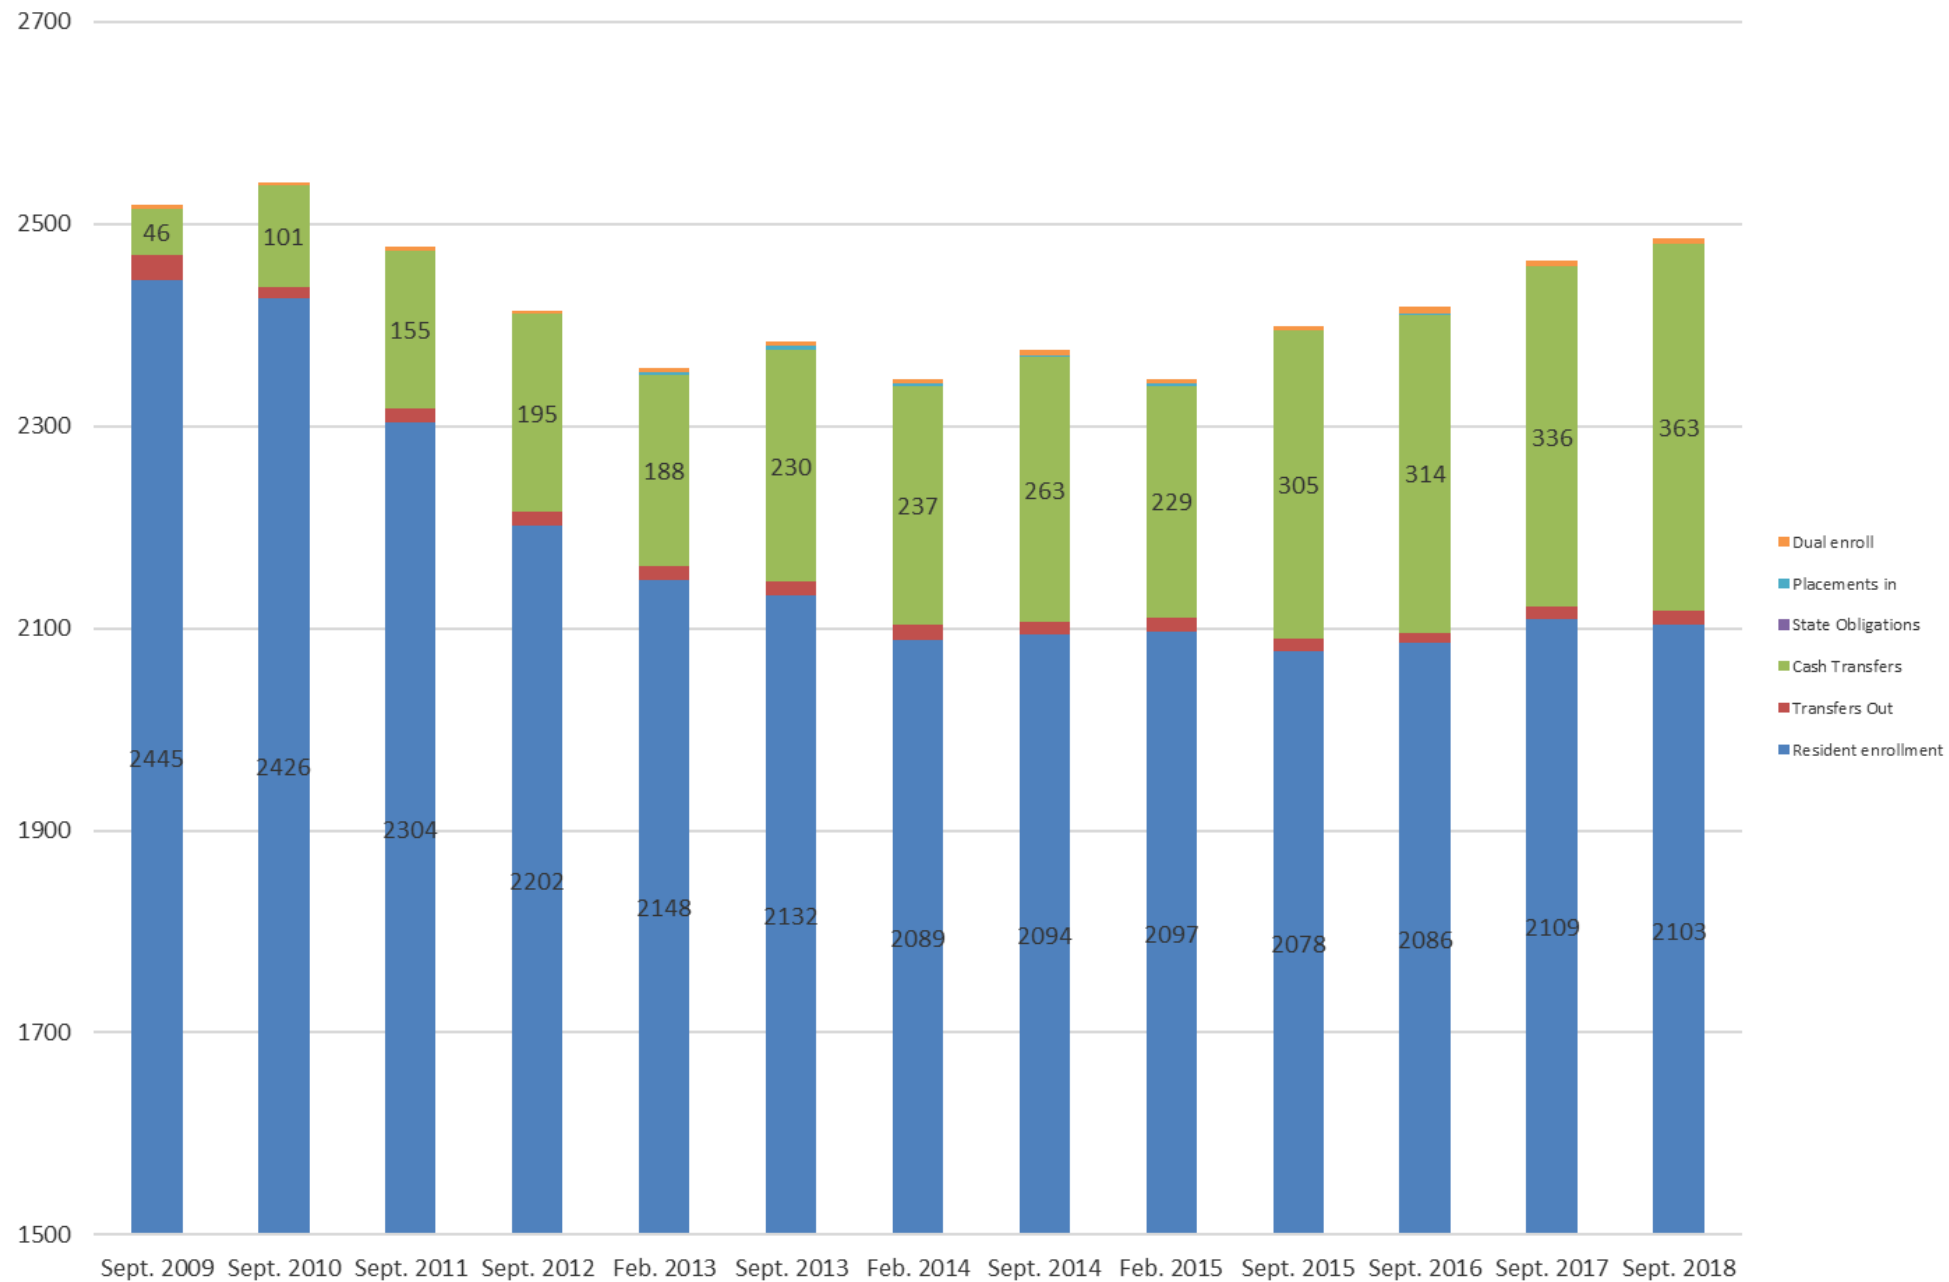

NWCS Membership Report

September 14, 2018

- Enrollment is up again!!!

- 4 years in a row!!!

NWCS ADM over time updated 9-14-18

NWCS Resident enrollment

Out of district transfer students

NWCS ADM over time

NWCS Kindergarten enrollment since 2003

Predicting 2019

- 5th to 6th grade
- 8th to 9th grade
- Guessing kindergarten enrollment

Change in enrollment from 5th to 6th grade

Change in enrollment from 8th to 9th grade

Outgoing seniors vs incoming kindergarten

2018-19 Class sizes as of 9-14-18

Questions?