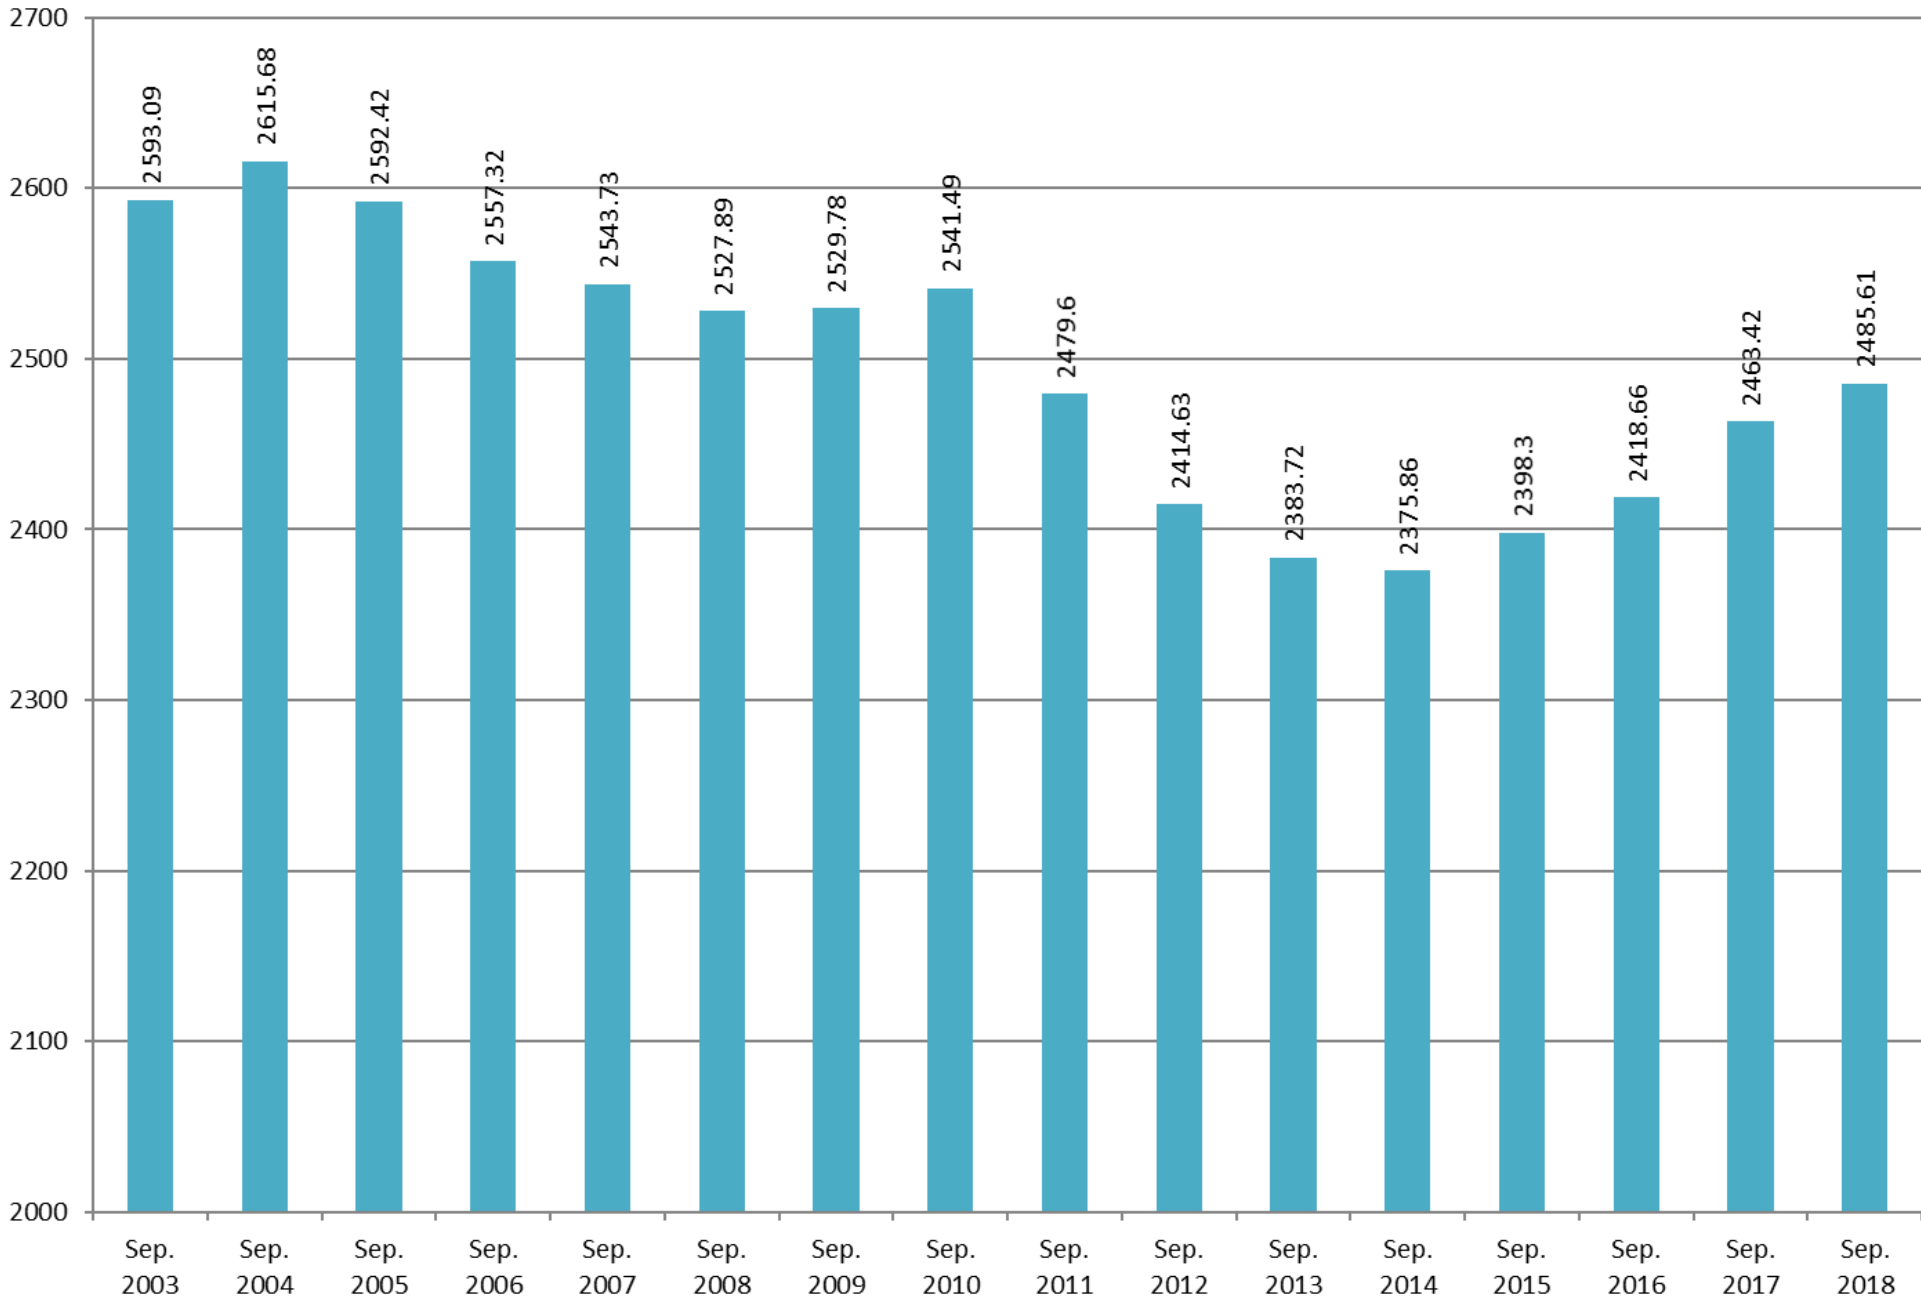

NWCS Membership Report

September 14, 2018

- Enrollment is up again!!!

- 4 years in a row!!!

NWCS ADM over time updated 9-14-18

NWCS Resident enrollment

Out of district transfer students

NWCS ADM over time

NWCS Kindergarten enrollment since 2003

Predicting 2019

- 5th to 6th grade
- 8th to 9th grade
- Guessing kindergarten enrollment

Change in enrollment from 5th to 6th grade

Change in enrollment from 8th to 9th grade

Outgoing seniors vs incoming kindergarten

2018-19 Class sizes as of 9-14-18

Questions?