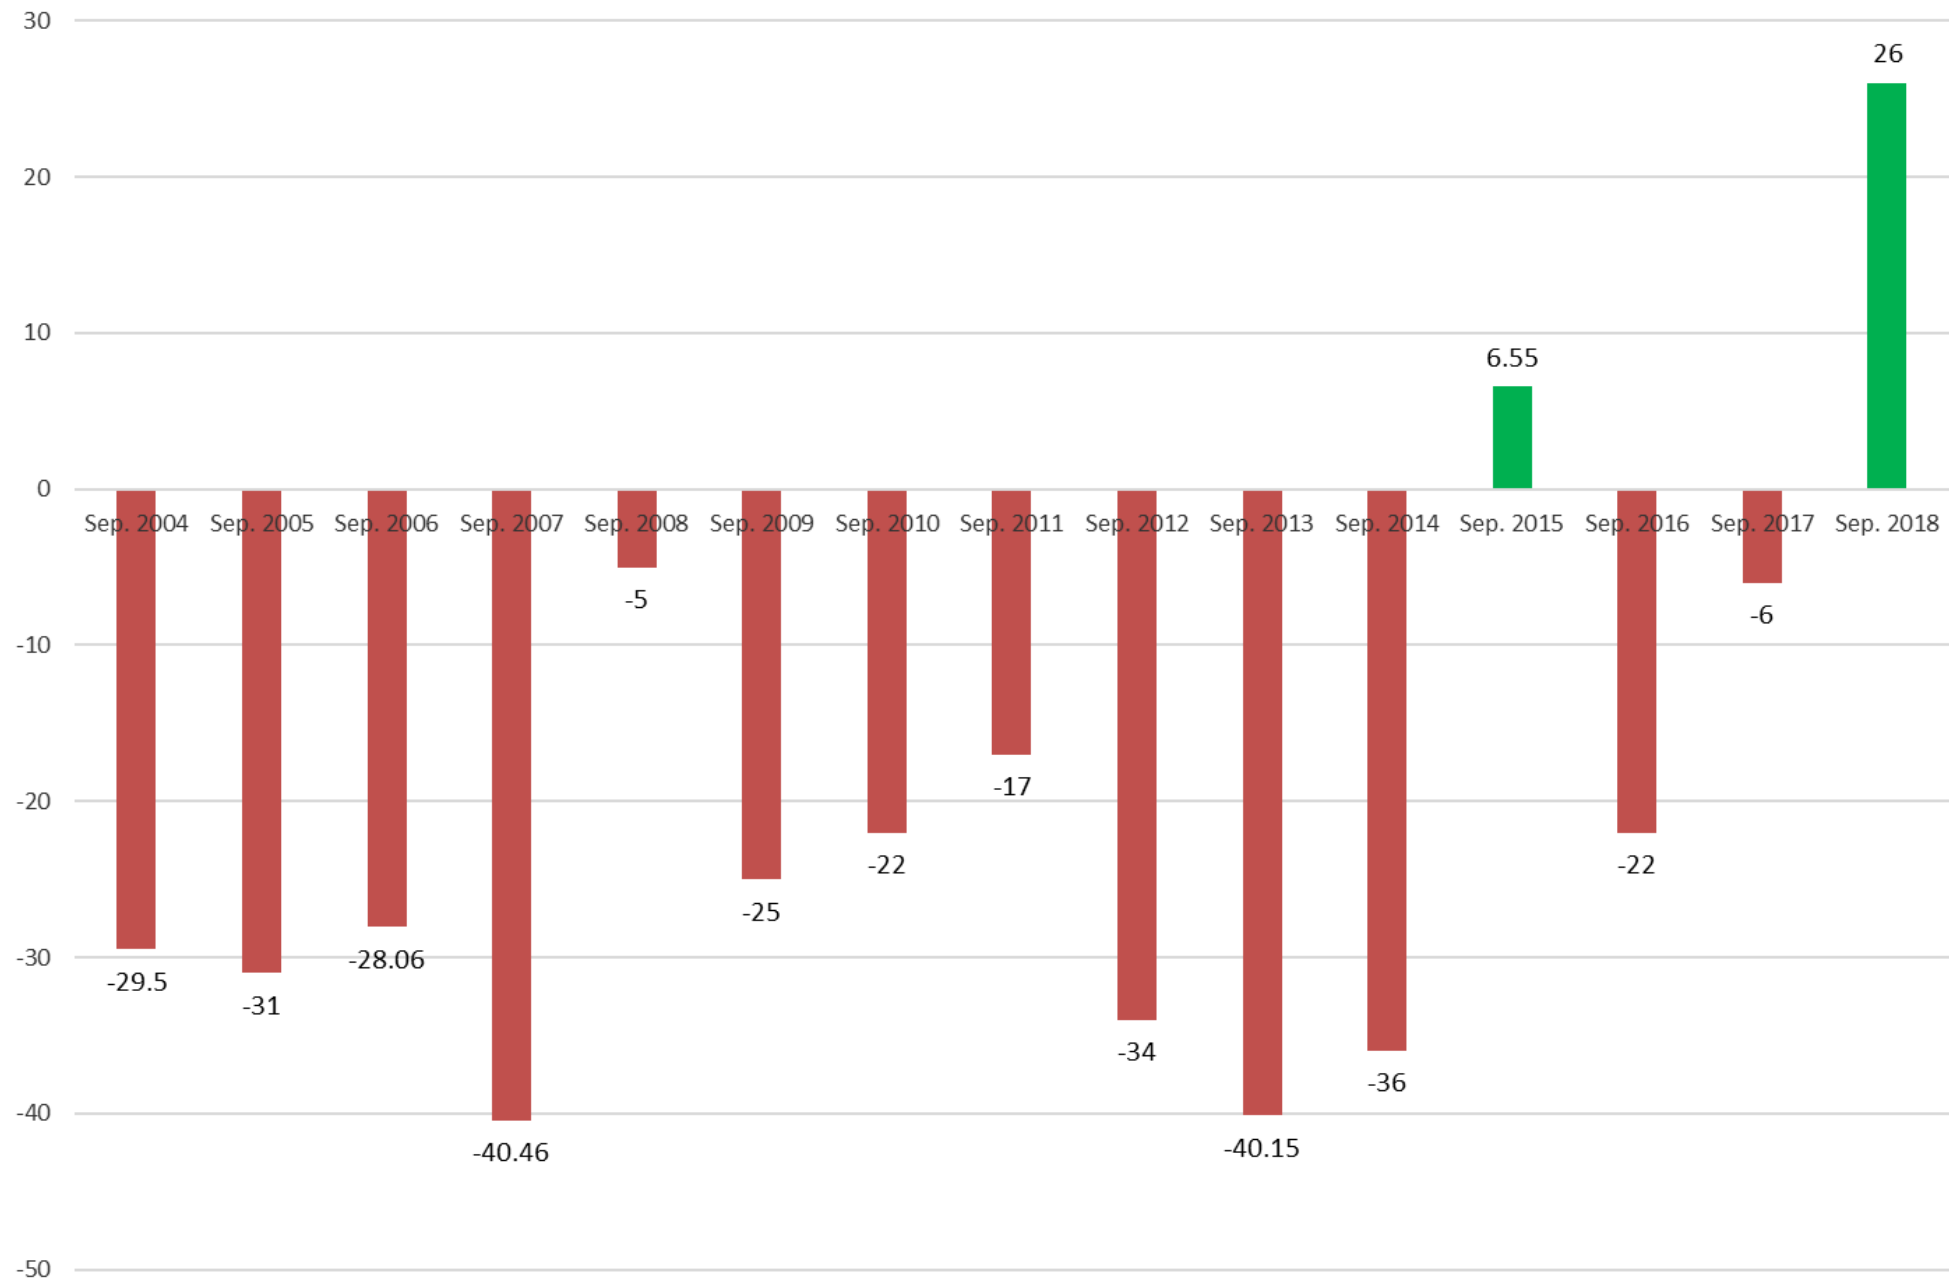

NWCS Kindergarten enrollment since 2003

Predicting 2019

- 5th to 6th grade
- 8th to 9th grade
- Guessing kindergarten enrollment

Change in enrollment from 5th to 6th grade

Change in enrollment from 8th to 9th grade

Outgoing seniors vs incoming kindergarten

2018-19 Class sizes as of 9-14-18

Questions?