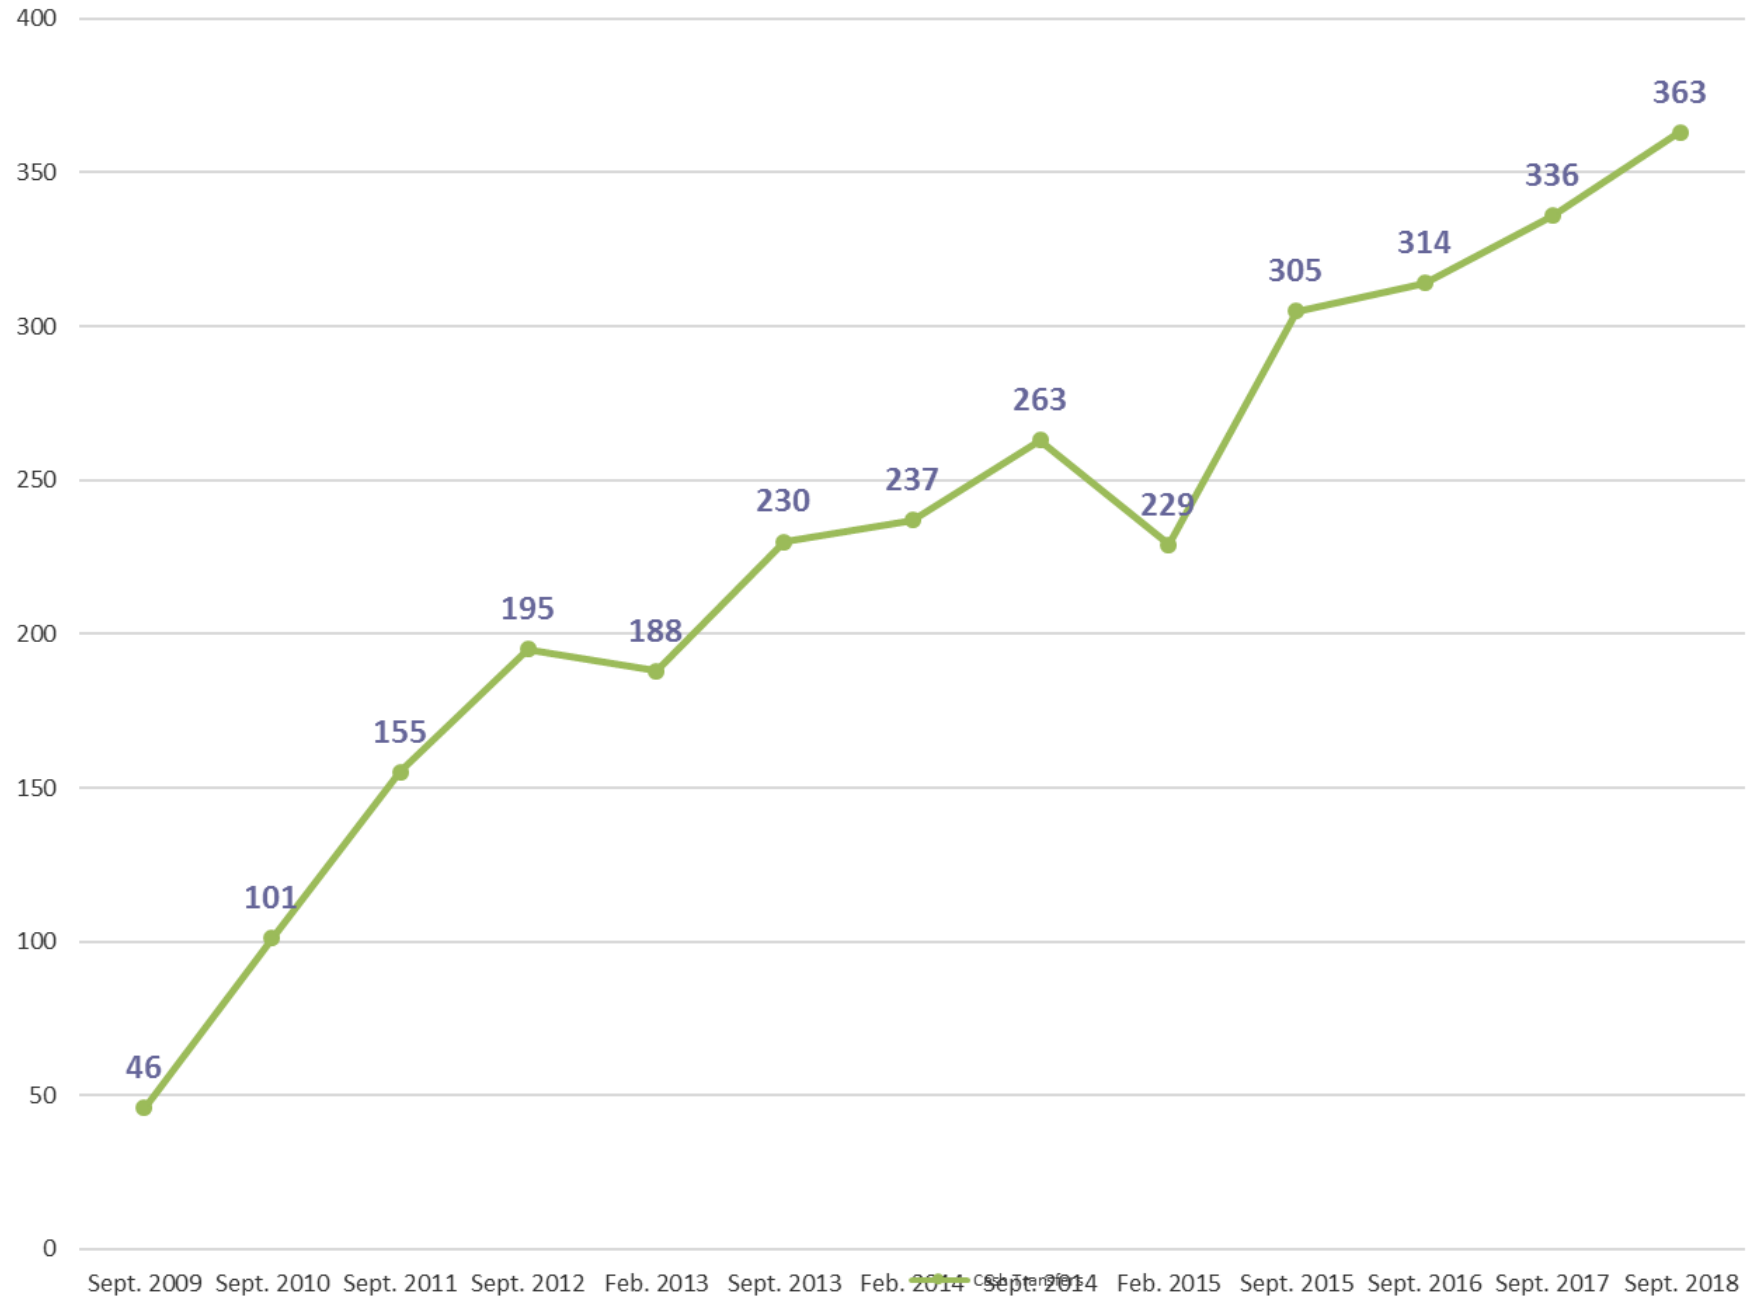

NWCS Membership Report

September 14, 2018

- Enrollment is up again!!!

- 4 years in a row!!!

NWCS ADM over time updated 9-14-18

NWCS Resident enrollment

Out of district transfer students

NWCS ADM over time

NWCS Kindergarten enrollment since 2003

Predicting 2019

- 5th to 6th grade
- 8th to 9th grade
- Guessing kindergarten enrollment

Change in enrollment from 5th to 6th grade

Change in enrollment from 8th to 9th grade

Outgoing seniors vs incoming kindergarten

2018-19 Class sizes as of 9-14-18

Questions?