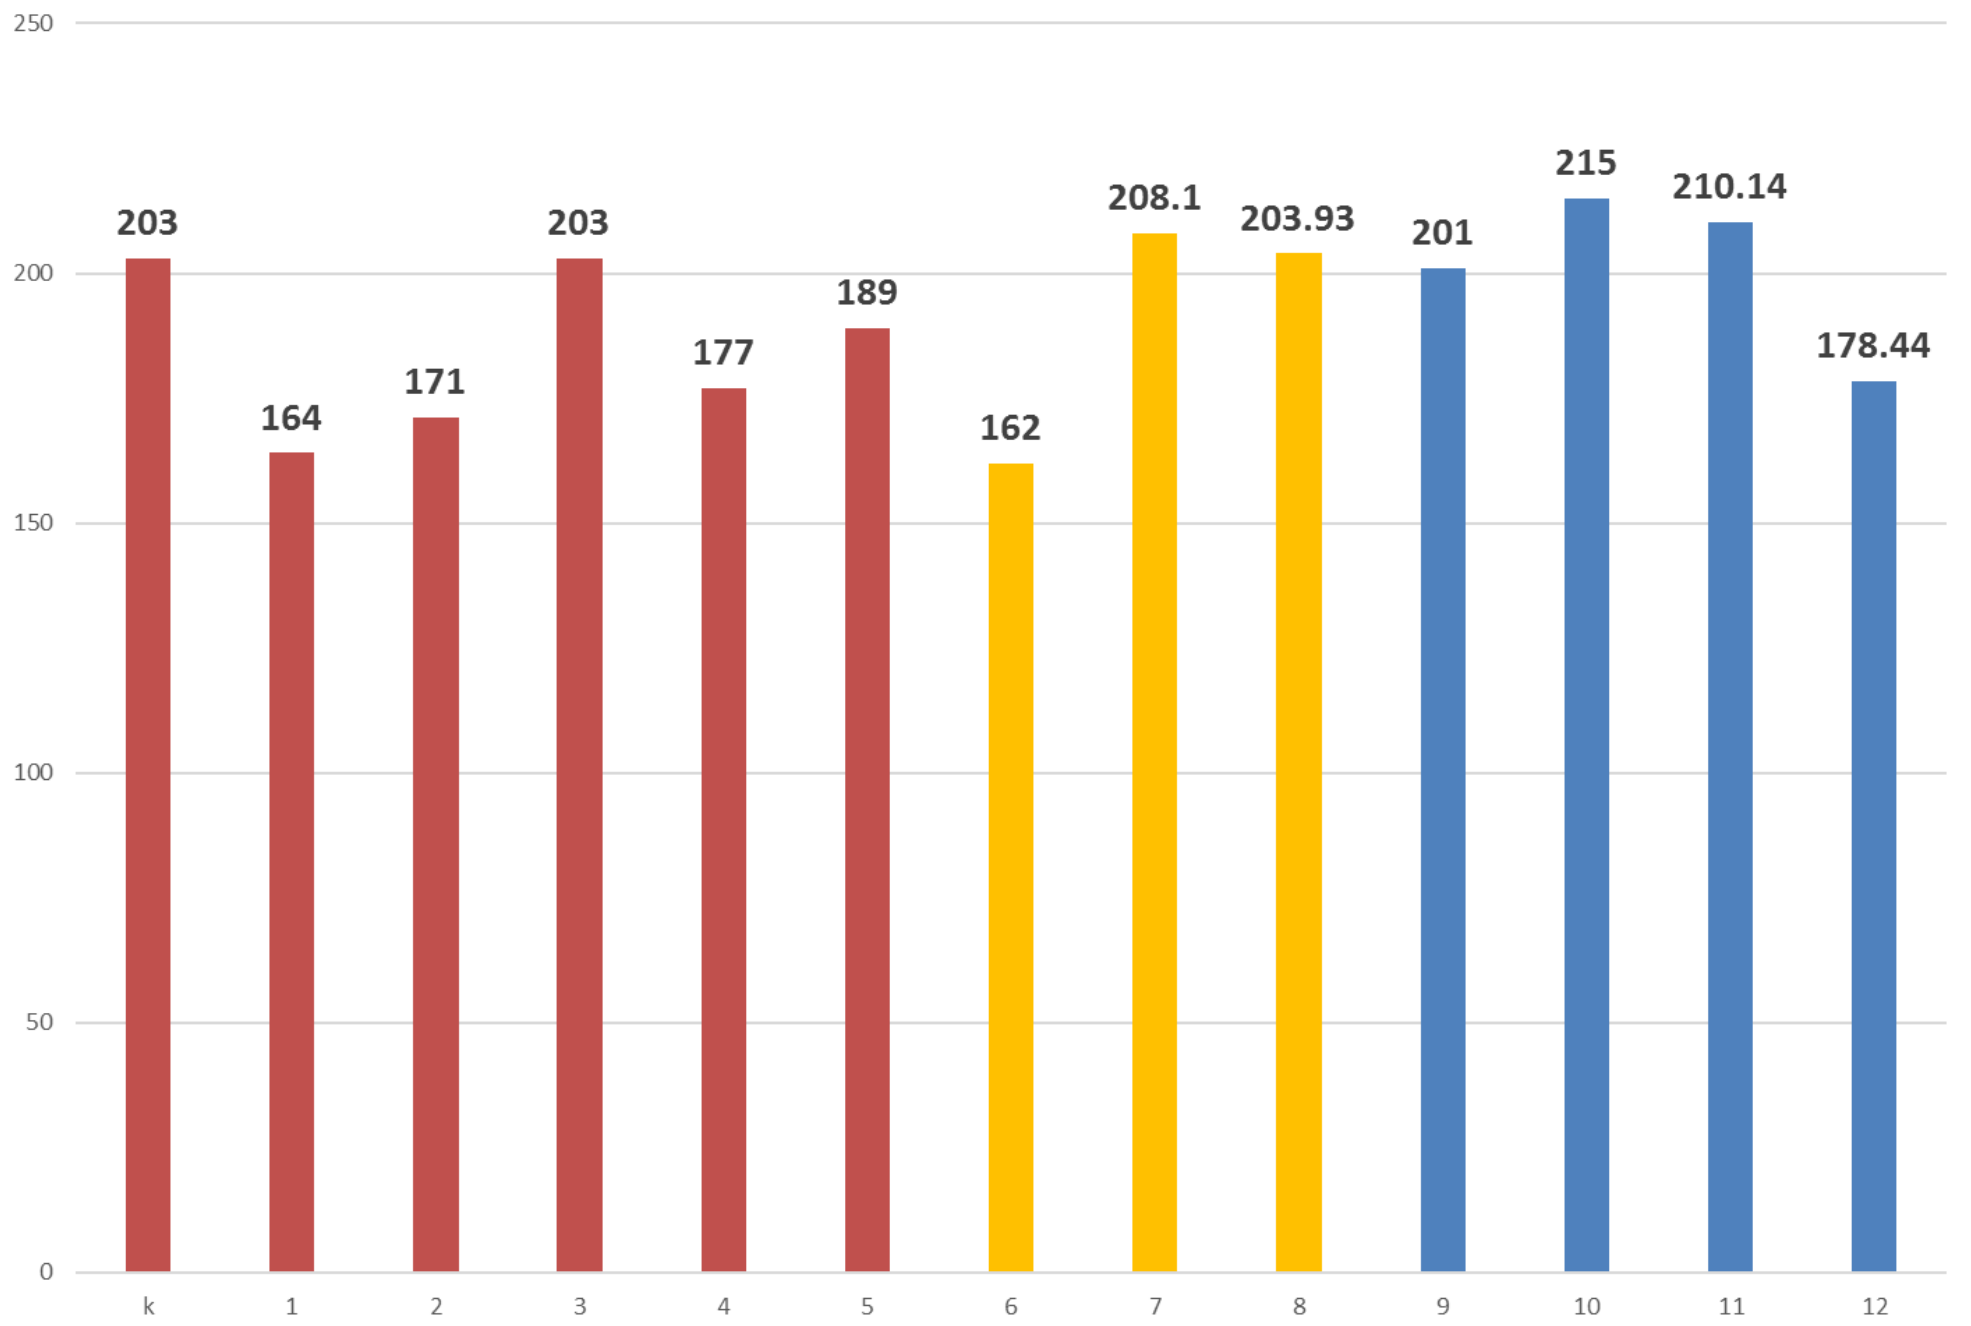

NWCS Membership Report

September 14, 2018

- Enrollment is up again!!!

- 4 years in a row!!!

NWCS ADM over time updated 9-14-18

NWCS Resident enrollment

Out of district transfer students

NWCS ADM over time

NWCS Kindergarten enrollment since 2003

Predicting 2019

- 5th to 6th grade
- 8th to 9th grade
- Guessing kindergarten enrollment

Change in enrollment from 5th to 6th grade

Change in enrollment from 8th to 9th grade

Outgoing seniors vs incoming kindergarten

2018-19 Class sizes as of 9-14-18

Questions?