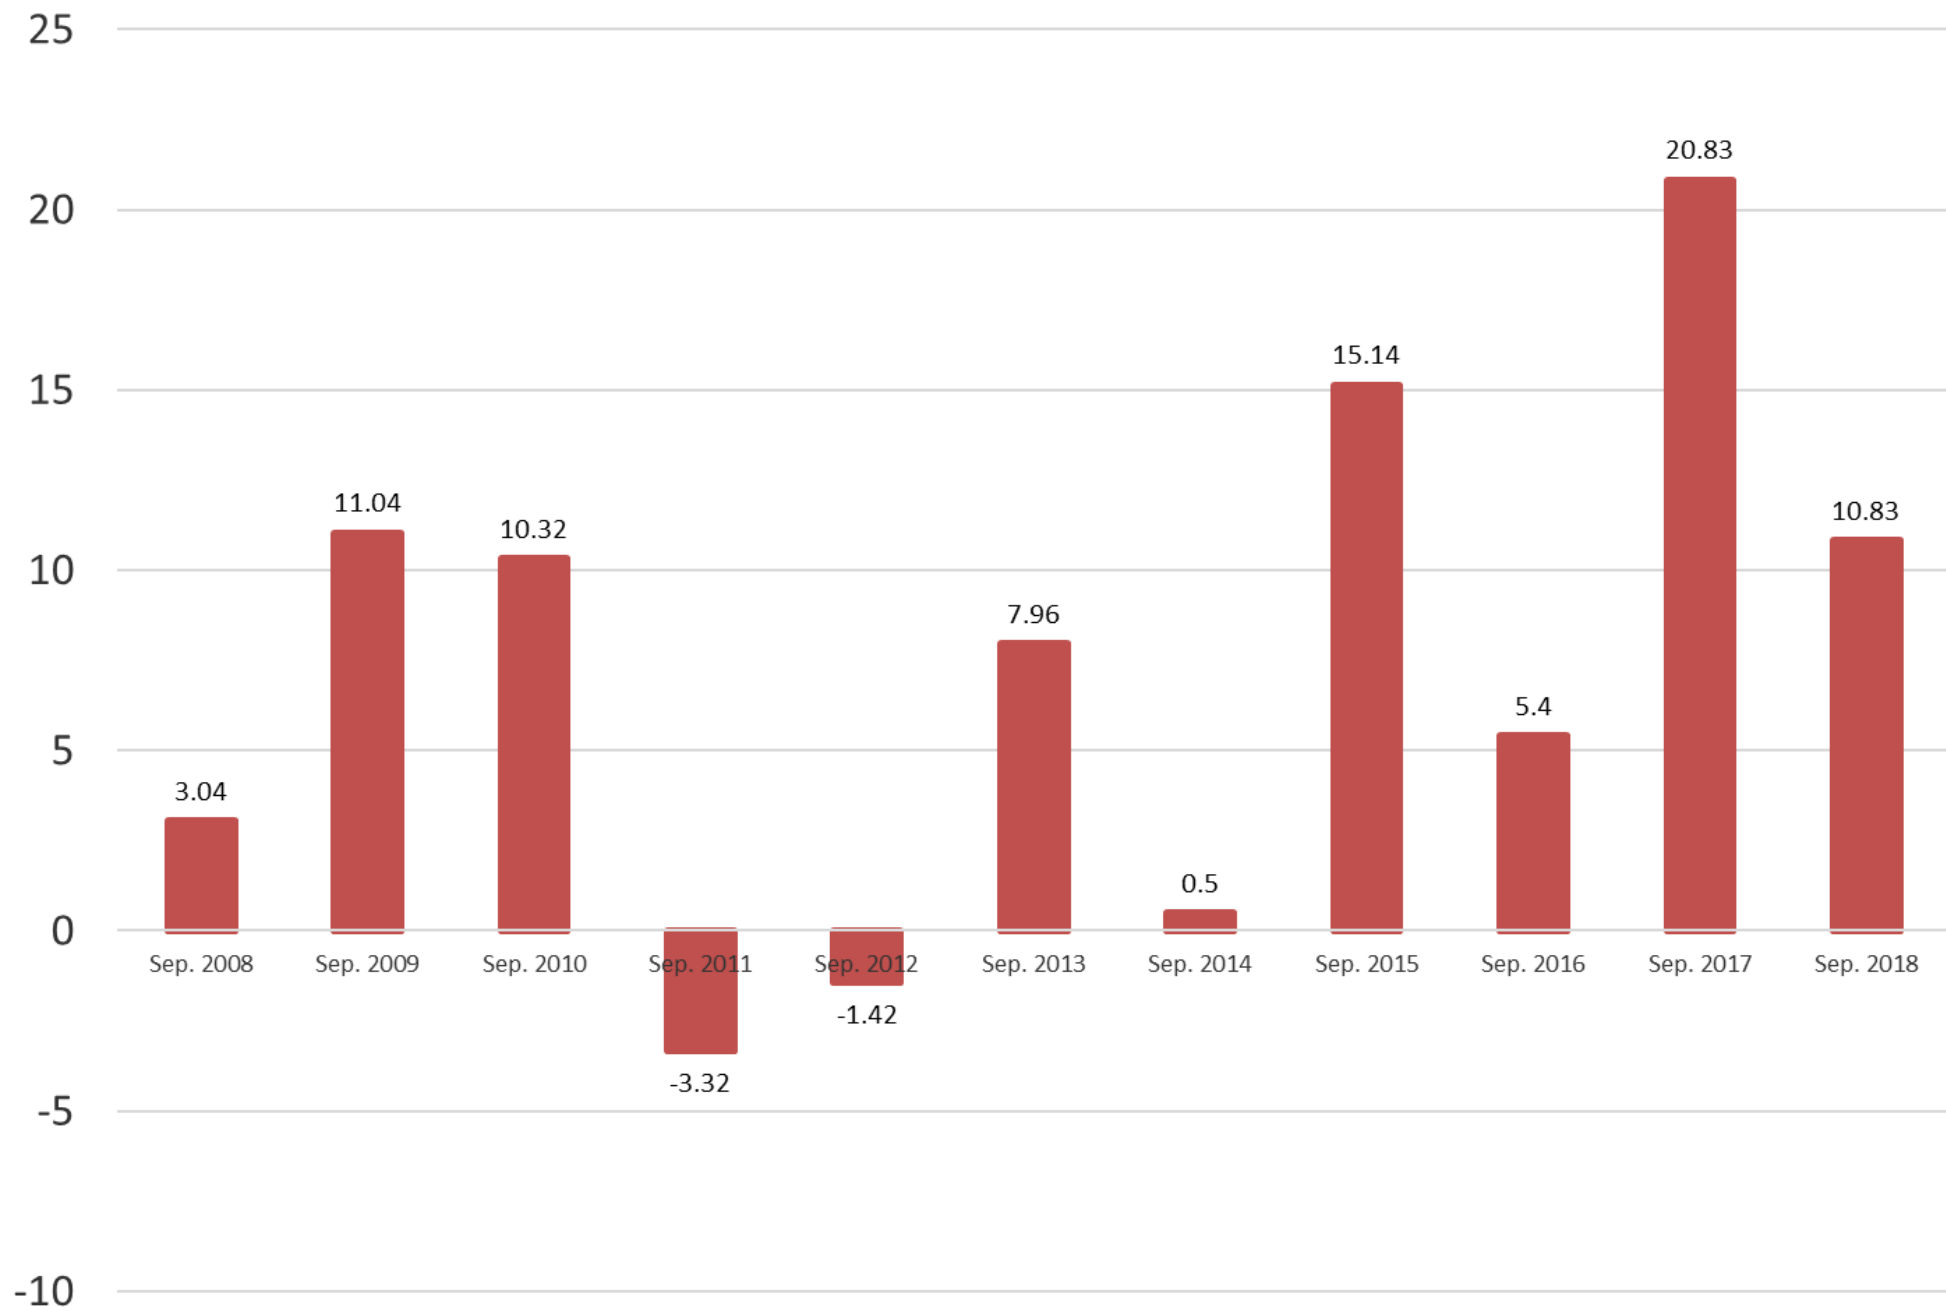

NWCS Membership Report

September 14, 2018

- Enrollment is up again!!!

- 4 years in a row!!!

NWCS ADM over time updated 9-14-18

NWCS Resident enrollment

Out of district transfer students

NWCS ADM over time

NWCS Kindergarten enrollment since 2003

Predicting 2019

- 5th to 6th grade
- 8th to 9th grade
- Guessing kindergarten enrollment

Change in enrollment from 5th to 6th grade

Change in enrollment from 8th to 9th grade

Outgoing seniors vs incoming kindergarten

2018-19 Class sizes as of 9-14-18

Questions?