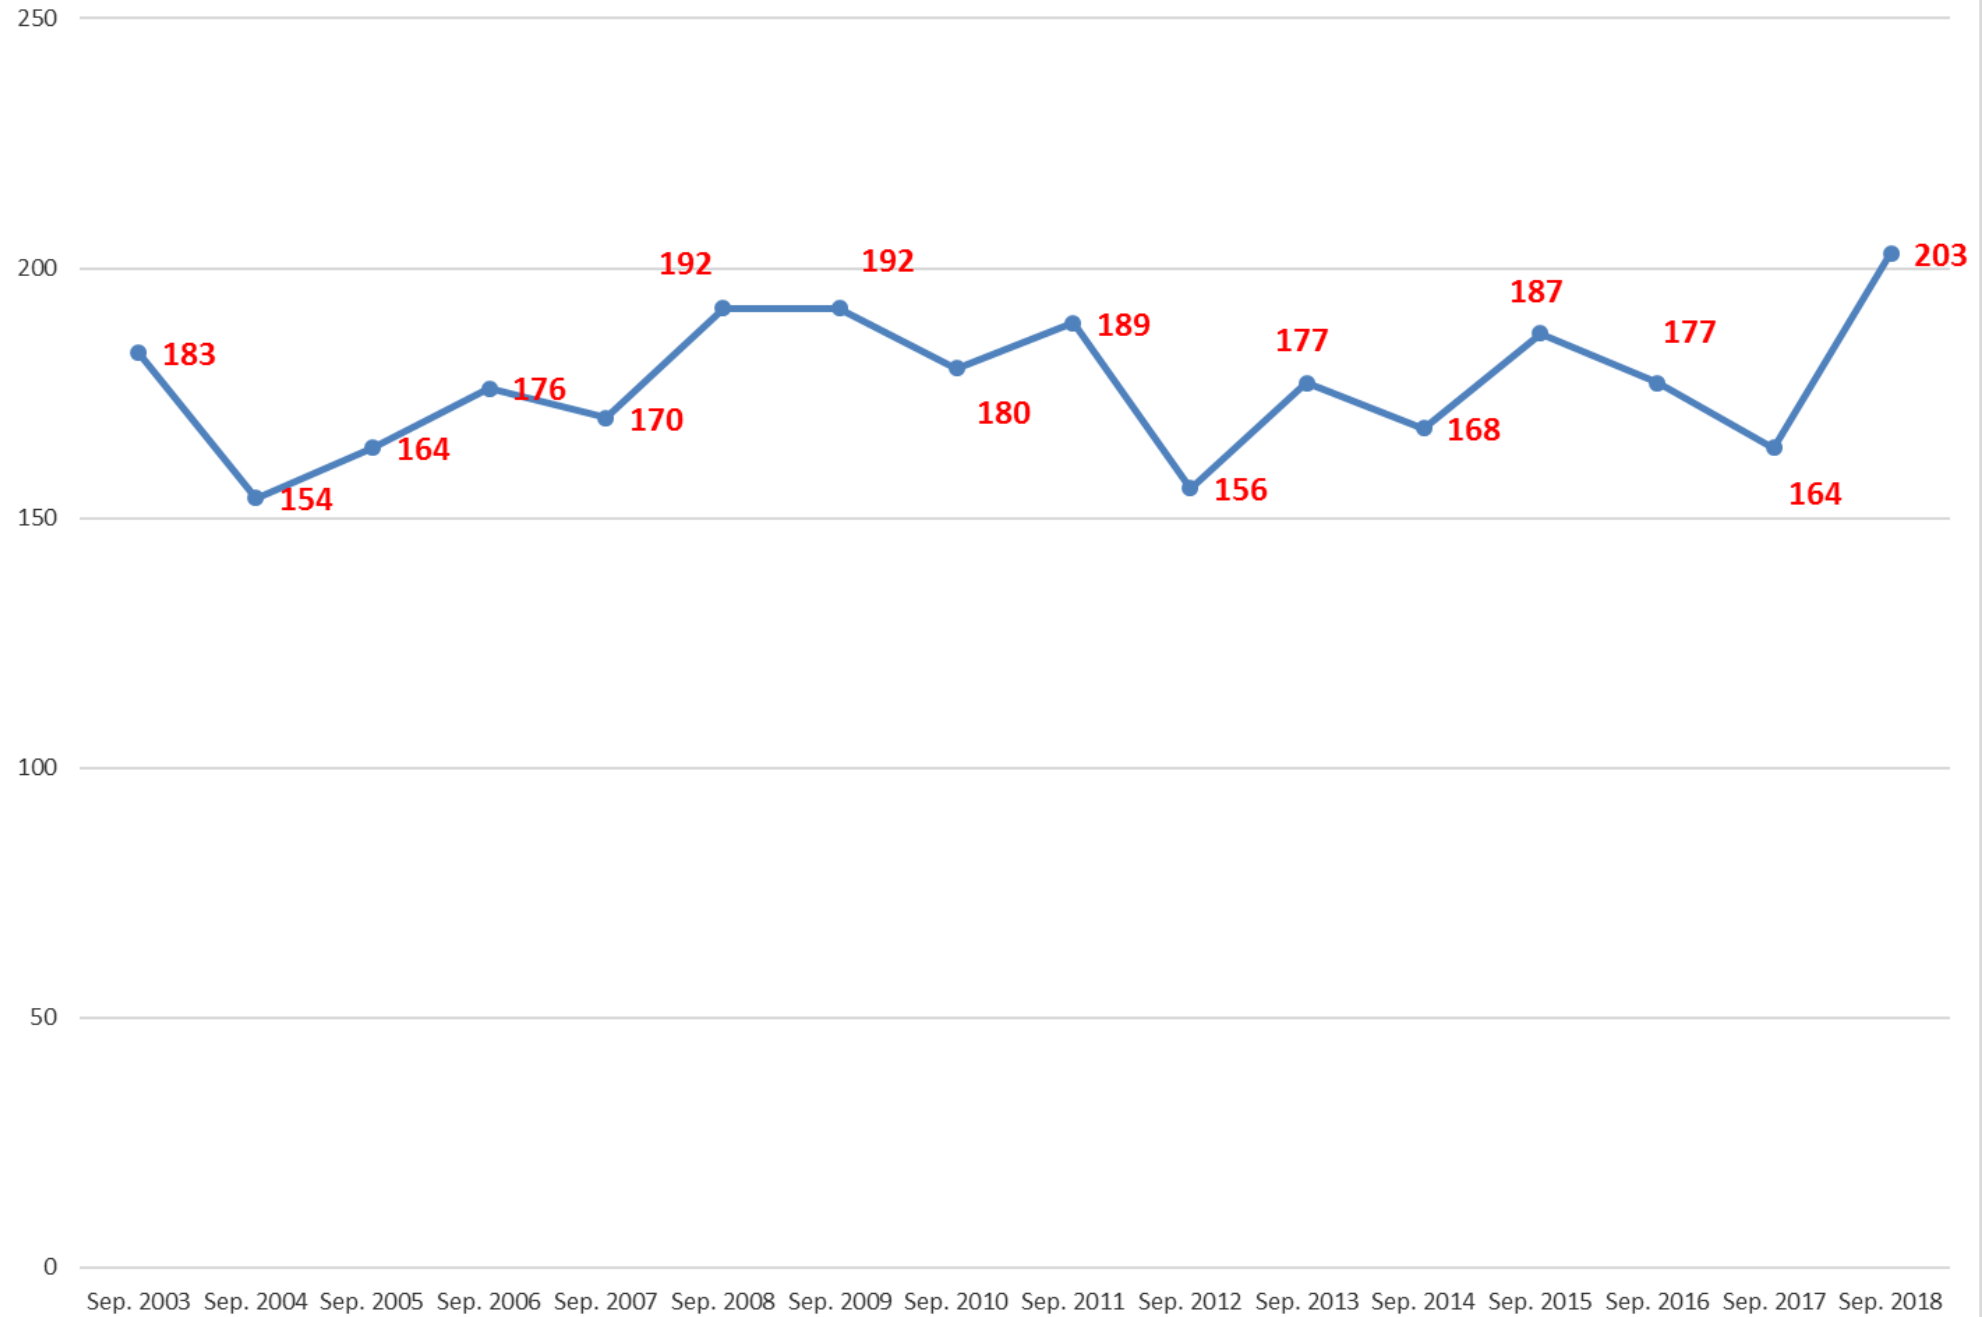

NWCS Membership Report

September 14, 2018

- Enrollment is up again!!!

- 4 years in a row!!!

NWCS ADM over time updated 9-14-18

NWCS Resident enrollment

Out of district transfer students

NWCS ADM over time

NWCS Kindergarten enrollment since 2003

Predicting 2019

- 5th to 6th grade
- 8th to 9th grade
- Guessing kindergarten enrollment

Change in enrollment from 5th to 6th grade

Change in enrollment from 8th to 9th grade

Outgoing seniors vs incoming kindergarten

2018-19 Class sizes as of 9-14-18

Questions?