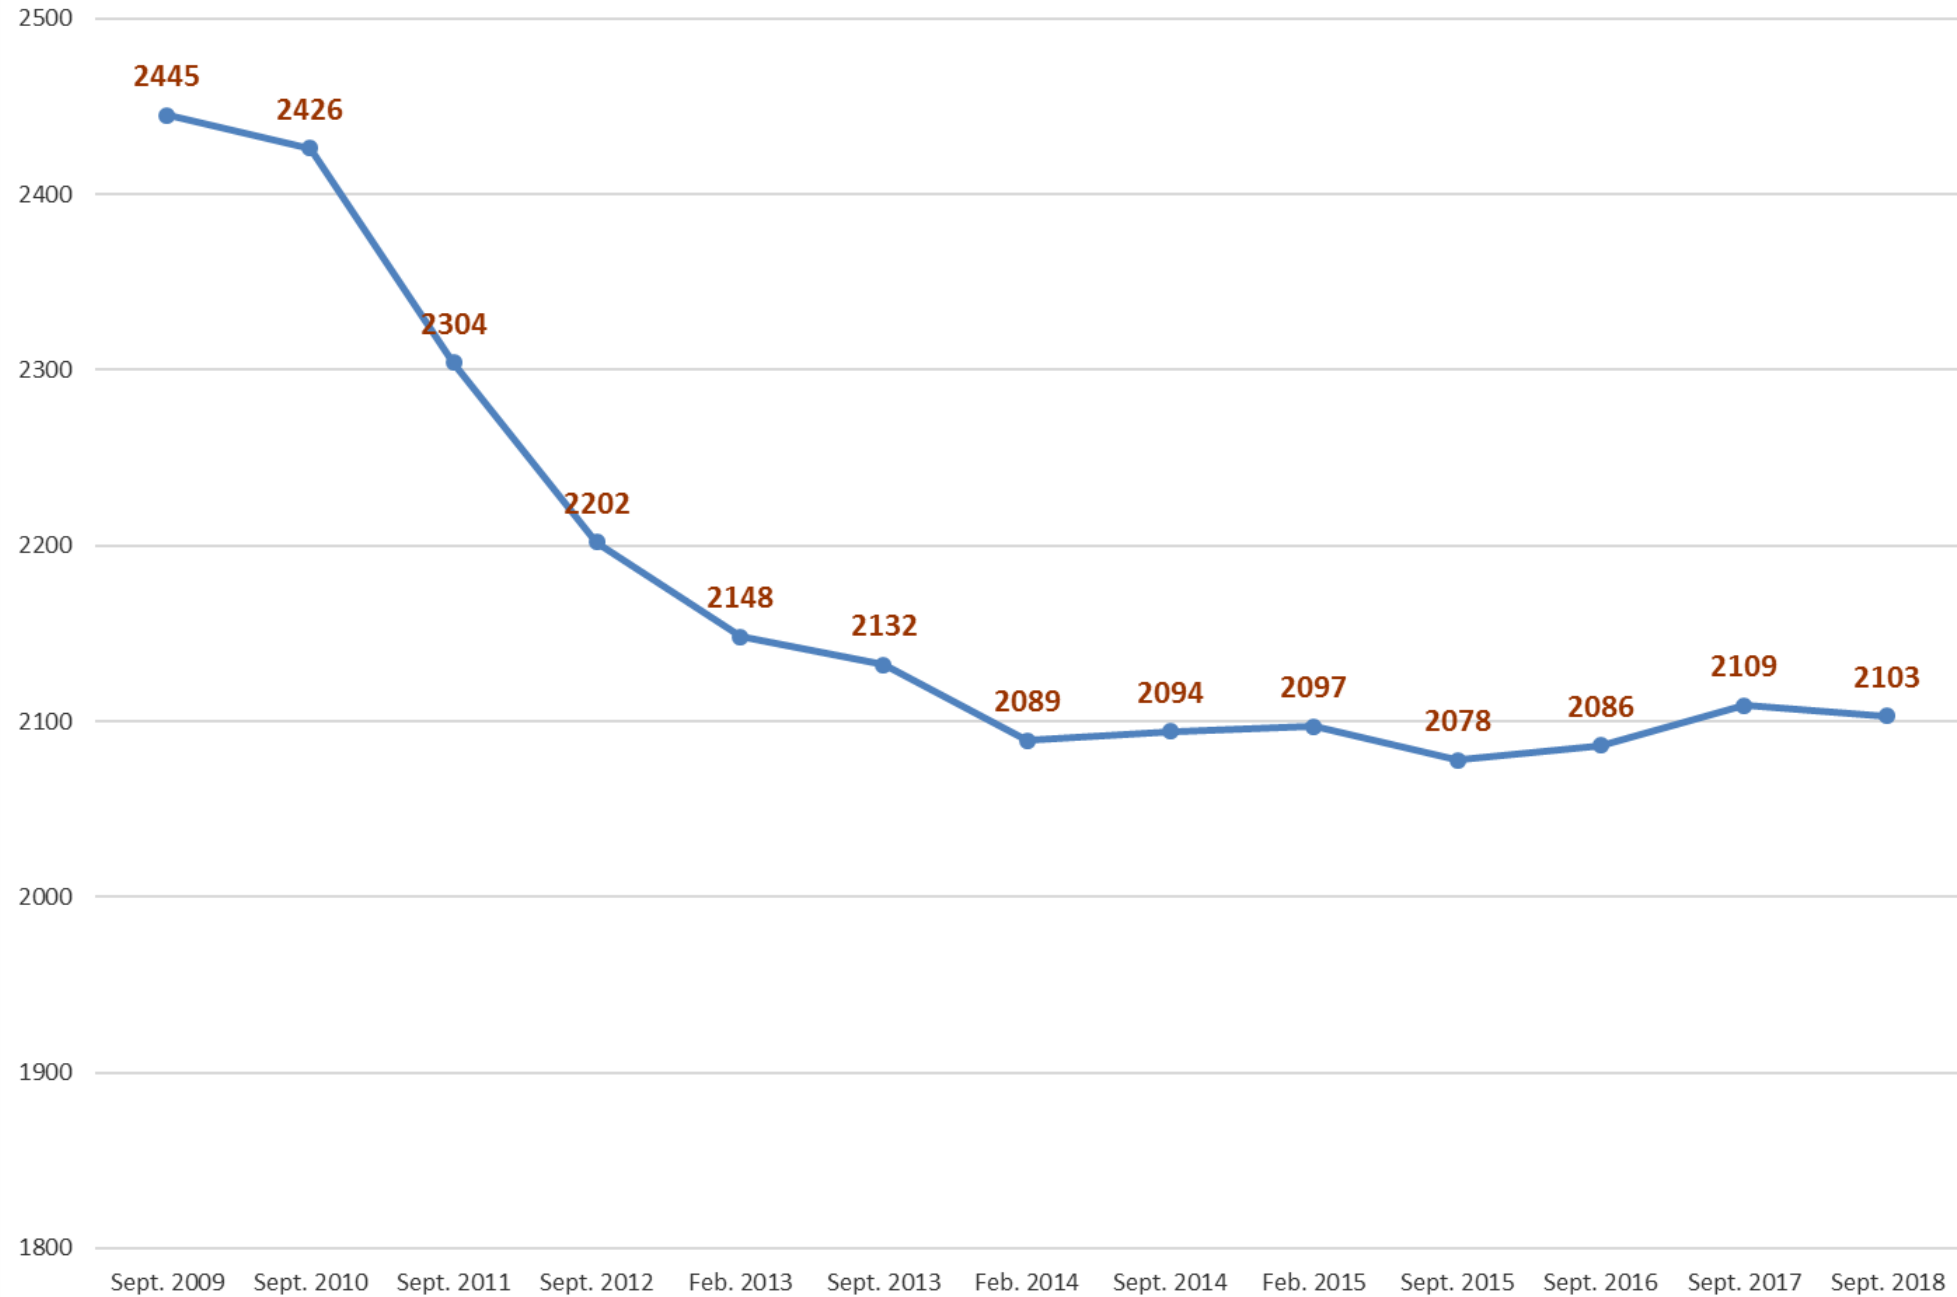

NWCS Membership Report

September 14, 2018

- Enrollment is up again!!!

- 4 years in a row!!!

NWCS ADM over time updated 9-14-18

NWCS Resident enrollment

Out of district transfer students

NWCS ADM over time

NWCS Kindergarten enrollment since 2003

Predicting 2019

- 5th to 6th grade
- 8th to 9th grade
- Guessing kindergarten enrollment

Change in enrollment from 5th to 6th grade

Change in enrollment from 8th to 9th grade

Outgoing seniors vs incoming kindergarten

2018-19 Class sizes as of 9-14-18

Questions?