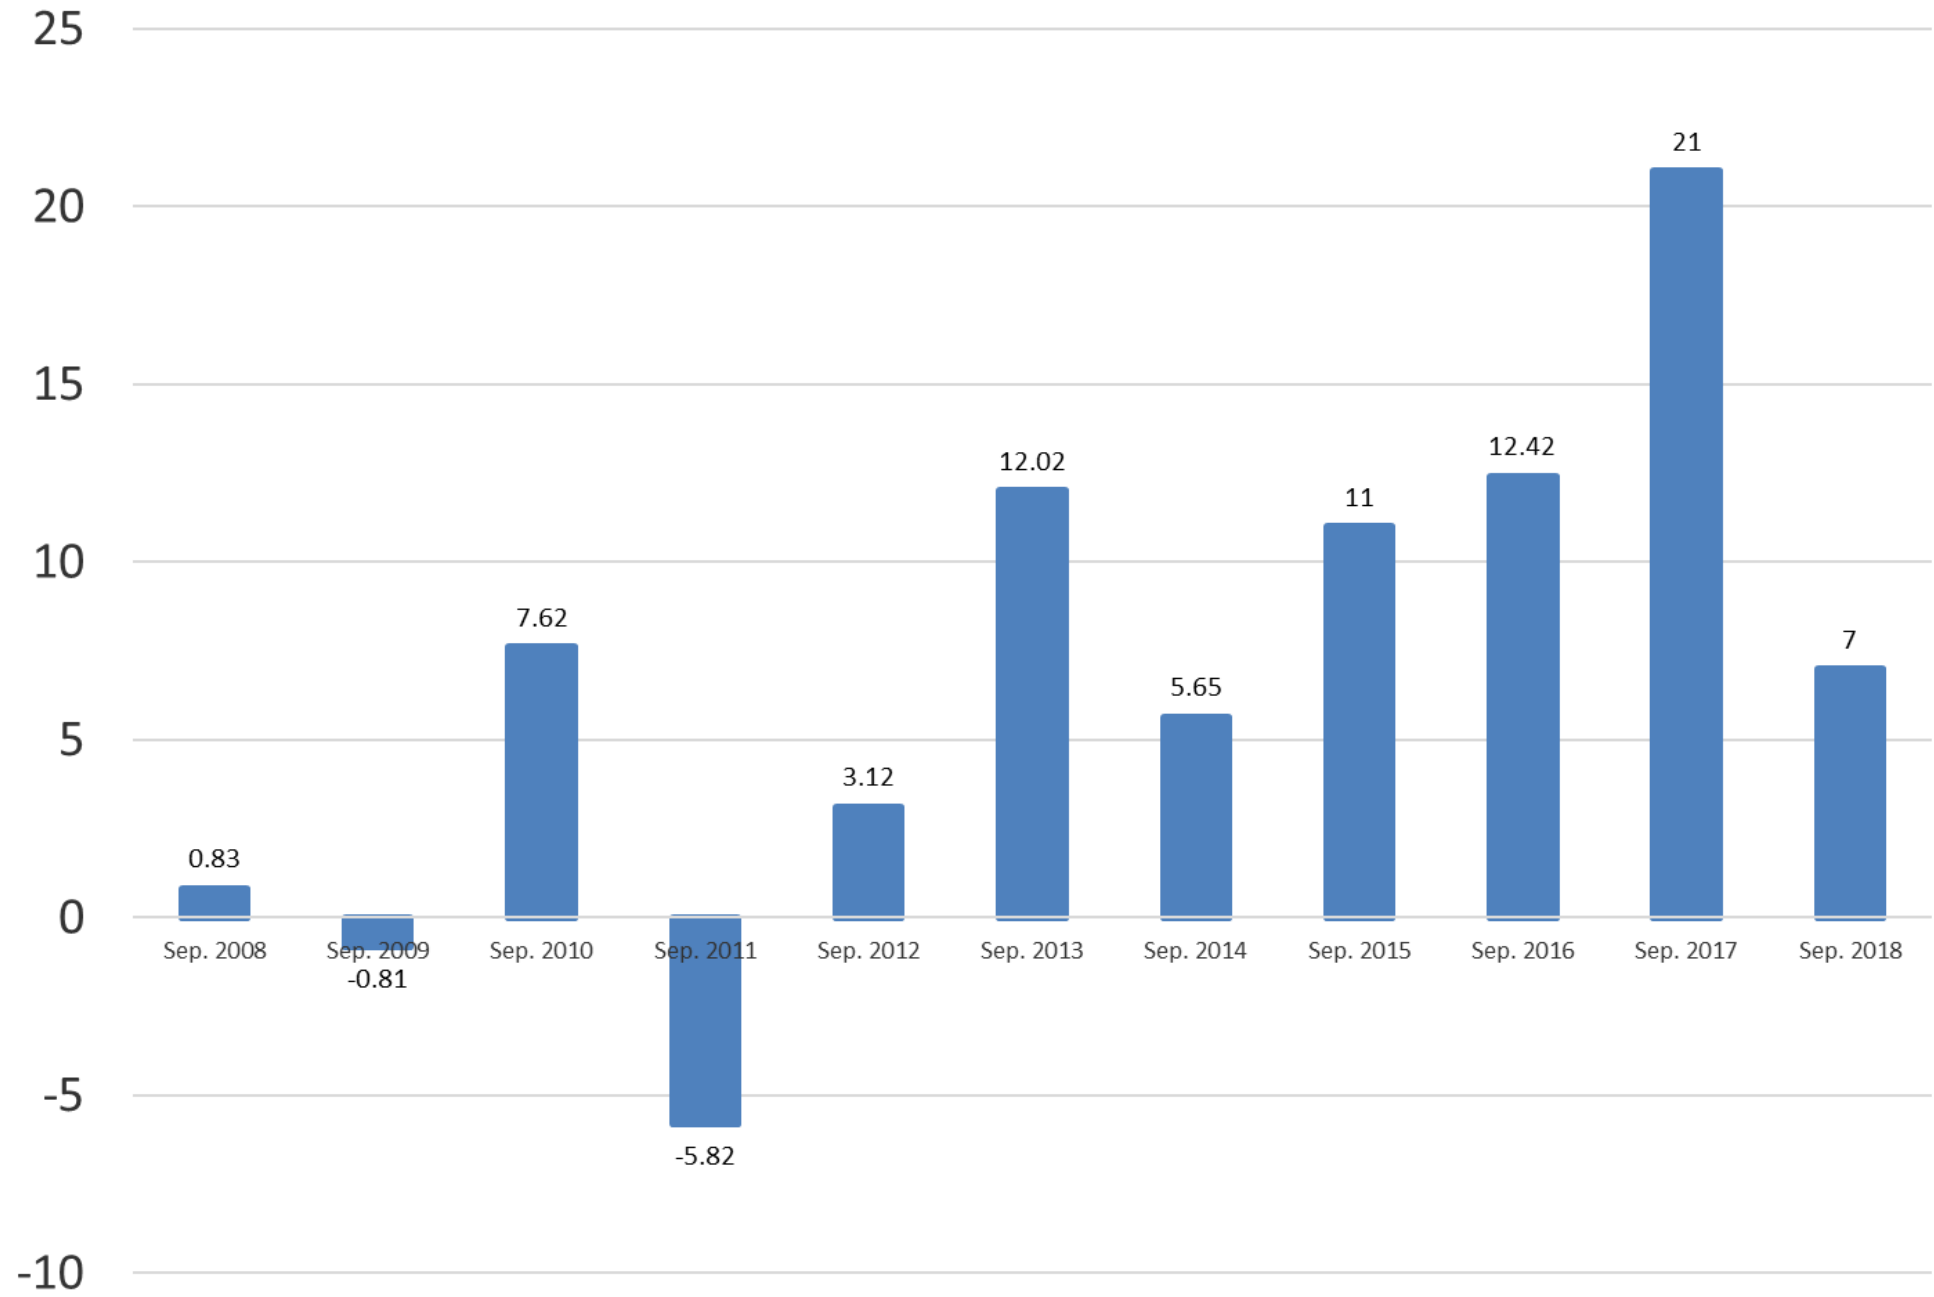

NWCS Membership Report

September 14, 2018

- Enrollment is up again!!!

- 4 years in a row!!!

NWCS ADM over time updated 9-14-18

NWCS Resident enrollment

Out of district transfer students

NWCS ADM over time

NWCS Kindergarten enrollment since 2003

Predicting 2019

- 5th to 6th grade
- 8th to 9th grade
- Guessing kindergarten enrollment

Change in enrollment from 5th to 6th grade

Change in enrollment from 8th to 9th grade

Outgoing seniors vs incoming kindergarten

2018-19 Class sizes as of 9-14-18

Questions?